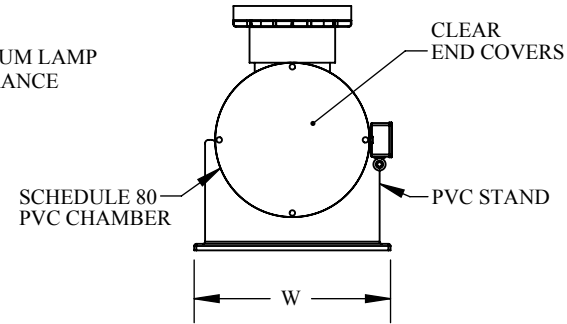

ALS-7608.12 THRU ALS-152016.16 UV STERILIZERS

CONTROL PACKAGE INCLUDES:

- LIGHTED POWER ON / OFF SWITCH.
- POWER AND OVER TEMPERATURE LED INDICATOR LIGHTS.
- INDIVIDUAL LAMP INDICATOR LIGHTS.
- LCD HOUR METER.
- OVER TEMPERATURE BALLAST BOX AND UV WATER CHAMBER CUTOUTS.
- (OPTION) UL-508A LISTED BALLAST BOX UPON REQUEST.

ALS UV STERILIZER SPECIFICATIONS													
MODEL NO.	UV UNIT BULB TOTAL WATTS	NO. OF LAMPS	VOLTS	AMPS / WATTS	L	W	CHAMBER DIA.	*WATER INLET / OUTLET CONNECTIONS	MAXIMUM WATER FLOW RATE (GPM) AT UV INTENSITY $\mu\text{Wsec/cm}^2$ @ 90% TRANSMISSIBILITY 85% AT END OF LAMP LIFE				
									30K	45K	60K	90K	120K
ALS-7608.12	760	8	115	6 / 690	57"	15"	12"	6" FLANGE	408	271	204	135	102
ALS-95010.12	950	10	115	7.5 / 863	57"	15"	12"	6" FLANGE	500	333	250	166	125
ALS-114012.12	1140	12	115	9 / 1035	57"	15"	12"	6" FLANGE	560	372	280	187	140
ALS-114012.16	1140	12	115	9 / 1035	59"	20"	16"	6" FLANGE	693	460	346	231	173
ALS-133014.16	1330	14	220	10.5 / 1150	59"	20"	16"	8" FLANGE	780	519	390	260	195
ALS-152016.16	1520	16	220	12 / 1380	59"	20"	16"	8" FLANGE	876	583	438	292	219

*NOTE:

- FLOW RATES BASED ON "END OF LIFE", LAMP OUTPUT OF 85% AT 9000 HOURS.
- SHADED AREAS HAVE WATER VELOCITIES GREATER THAN 5 FT / SEC.
- WATER CONNECTIONS MAY CHANGE ACCORDING TO FLOW RATE, OTHER SIZES AVAILABLE.
- ALL DIMENSIONS ARE APPROXIMATE AND SUBJECT TO CHANGE WITHOUT NOTICE.

DESCRIPTION
AQUA LOGIC ULTRAVIOLET STERILIZERS

DRAWN BY Armando Guzman	DATE 11/16/2015	REVISION	SCALE 1:22	SHEET # 1 OF 1

DRAWING # PDF-0225
SHEET TITLE
ALS-7608.12 THRU 152016.16 UV SPACIFICATION

9558 Camino Ruiz, San Diego, CA 92126