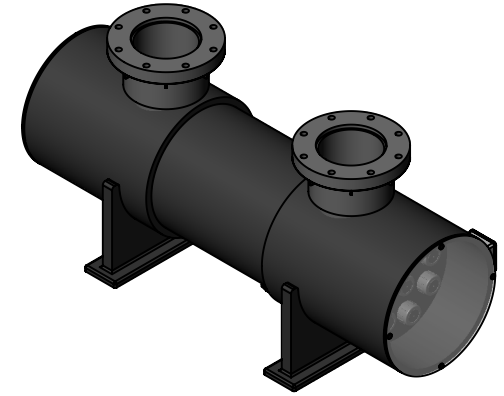

ALS-7608.12 THRU ALS-152016.16 UV STERILIZERS

CONTROL PACKAGE INCLUDES:

- LIGHTED POWER ON / OFF SWITCH.
- POWER AND OVER TEMPERATURE LED INDICATOR LIGHTS.
- INDIVIDUAL LAMP INDICATOR LIGHTS.
- LCD HOUR METER.
- OVER TEMPERATURE BALLAST BOX AND UV WATER CHAMBER CUTOUTS.
- (OPTION) UL-508A LISTED BALLAST BOX UPON REQUEST.

ALS UV STERILIZER SPECIFICATIONS													
MODEL NO.	UV UNIT BULB TOTAL WATTS	NO. OF LAMPS	VOLTS	AMPS / WATTS	L	W	CHAMBER DIA.	*WATER INLET / OUTLET CONNECTIONS	MAXIMUM WATER FLOW RATE (GPM) AT UV INTENSITY $\mu\text{Wsec/cm}^2$ @ 90% TRANSMISSIBILITY 85% AT END OF LAMP LIFE				
									30K	45K	60K	90K	120K
ALS-7608.12	760	8	115	6 / 690	57"	15"	12"	6" FLANGE	408	271	204	135	102
ALS-95010.12	950	10	115	7.5 / 863	57"	15"	12"	6" FLANGE	500	333	250	166	125
ALS-114012.12	1140	12	115	9 / 1035	57"	15"	12"	6" FLANGE	560	372	280	187	140
ALS-114012.16	1140	12	115	9 / 1035	59"	20"	16"	6" FLANGE	693	460	346	231	173
ALS-133014.16	1330	14	220	10.5 / 1150	59"	20"	16"	8" FLANGE	780	519	390	260	195
ALS-152016.16	1520	16	220	12 / 1380	59"	20"	16"	8" FLANGE	876	583	438	292	219

*NOTE:

- FLOW RATES BASED ON "END OF LIFE", LAMP OUTPUT OF 85% AT 9000 HOURS.
- SHADED AREAS HAVE WATER VELOCITIES GREATER THAN 5 FT / SEC.
- WATER CONNECTIONS MAY CHANGE ACCORDING TO FLOW RATE, OTHER SIZES AVAILABLE.
- ALL DIMENSIONS ARE APPROXIMATE AND SUBJECT TO CHANGE WITHOUT NOTICE.

DESCRIPTION
AQUA LOGIC ULTRAVIOLET STERILIZERS

DRAWN BY Armando Guzman	DATE 11/16/2015	REVISION	SCALE 1:22	SHEET # 1 OF 1

DRAWING # PDF-0225
SHEET TITLE
ALS-7608.12 THRU 152016.16 UV SPACIFICATION

9558 Camino Ruiz, San Diego, CA 92126