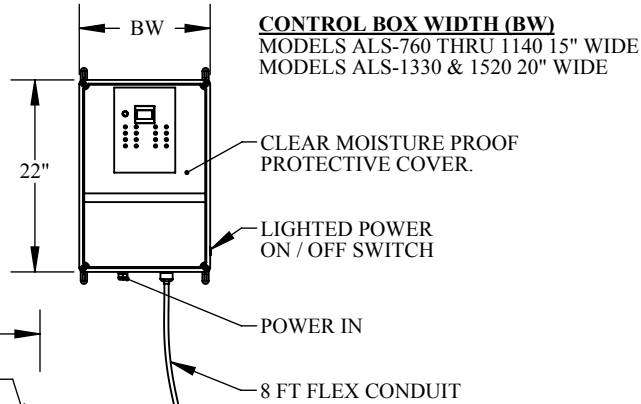

ALS-7608.12 THRU ALS-152016.16 UV STERILIZERS

CONTROL PACKAGE INCLUDES:

- LIGHTED POWER ON / OFF SWITCH.
- POWER AND OVER TEMPERATURE LED INDICATOR LIGHTS.
- INDIVIDUAL LAMP INDICATOR LIGHTS.
- LCD HOUR METER.
- OVER TEMPERATURE BALLAST BOX AND UV WATER CHAMBER CUTOUTS.
- (OPTION) UL-508A LISTED BALLAST BOX UPON REQUEST.

ALS UV STERILIZER SPECIFICATIONS													
MODEL NO.	UV UNIT BULB TOTAL WATTS	NO. OF LAMPS	VOLTS	AMPS / WATTS	L	W	CHAMBER DIA.	*WATER INLET / OUTLET CONNECTIONS	MAXIMUM WATER FLOW RATE (GPM) AT UV INTENSITY $\mu\text{Wsec/cm}^2$ @ 90% TRANSMISSIBILITY 85% AT END OF LAMP LIFE				
									30K	45K	60K	90K	120K
ALS-7608.12	760	8	115	6 / 690	57"	15"	12"	6" FLANGE	408	271	204	135	102
ALS-95010.12	950	10	115	7.5 / 863	57"	15"	12"	6" FLANGE	500	333	250	166	125
ALS-114012.12	1140	12	115	9 / 1035	57"	15"	12"	6" FLANGE	560	372	280	187	140
ALS-114012.16	1140	12	115	9 / 1035	59"	20"	16"	6" FLANGE	693	460	346	231	173
ALS-133014.16	1330	14	220	10.5 / 1150	59"	20"	16"	8" FLANGE	780	519	390	260	195
ALS-152016.16	1520	16	220	12 / 1380	59"	20"	16"	8" FLANGE	876	583	438	292	219

*NOTE:

- FLOW RATES BASED ON "END OF LIFE", LAMP OUTPUT OF 85% AT 9000 HOURS.
- SHADED AREAS HAVE WATER VELOCITIES GREATER THAN 5 FT / SEC.
- WATER CONNECTIONS MAY CHANGE ACCORDING TO FLOW RATE, OTHER SIZES AVAILABLE.
- ALL DIMENSIONS ARE APPROXIMATE AND SUBJECT TO CHANGE WITHOUT NOTICE.

DESCRIPTION
AQUA LOGIC ULTRAVIOLET STERILIZERS

DRAWN BY Armando Guzman	DATE 11/16/2015	REVISION	SCALE 1:22	SHEET # 1 OF 1

DRAWING # PDF-0225
SHEET TITLE
ALS-7608.12 THRU 152016.16 UV SPACIFICATION

9558 Camino Ruiz, San Diego, CA 92126