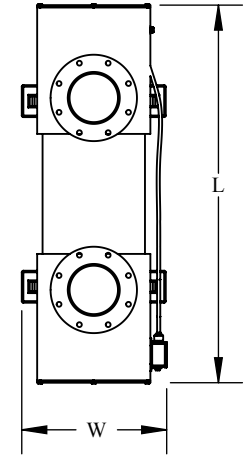

ALS-7608.12 THRU ALS-152016.16 UV STERILIZERS

CONTROL PACKAGE INCLUDES:

- LIGHTED POWER ON / OFF SWITCH.
- POWER AND OVER TEMPERATURE LED INDICATOR LIGHTS.
- INDIVIDUAL LAMP INDICATOR LIGHTS.
- LCD HOUR METER.
- OVER TEMPERATURE BALLAST BOX AND UV WATER CHAMBER CUTOUTS.
- (OPTION) UL-508A LISTED BALLAST BOX UPON REQUEST.

ALS UV STERILIZER SPECIFICATIONS													
MODEL NO.	UV UNIT BULB TOTAL WATTS	NO. OF LAMPS	VOLTS	AMPS / WATTS	L	W	CHAMBER DIA.	*WATER INLET / OUTLET CONNECTIONS	MAXIMUM WATER FLOW RATE (GPM) AT UV INTENSITY $\mu\text{Wsec/cm}^2$ @ 90% TRANSMISSIBILITY 85% AT END OF LAMP LIFE				
									30K	45K	60K	90K	120K
ALS-7608.12	760	8	115	6 / 690	57"	15"	12"	6" FLANGE	408	271	204	135	102
ALS-95010.12	950	10	115	7.5 / 863	57"	15"	12"	6" FLANGE	500	333	250	166	125
ALS-114012.12	1140	12	115	9 / 1035	57"	15"	12"	6" FLANGE	560	372	280	187	140
ALS-114012.16	1140	12	115	9 / 1035	59"	20"	16"	6" FLANGE	693	460	346	231	173
ALS-133014.16	1330	14	220	10.5 / 1150	59"	20"	16"	8" FLANGE	780	519	390	260	195
ALS-152016.16	1520	16	220	12 / 1380	59"	20"	16"	8" FLANGE	876	583	438	292	219

*NOTE:

- FLOW RATES BASED ON "END OF LIFE", LAMP OUTPUT OF 85% AT 9000 HOURS.
- SHADED AREAS HAVE WATER VELOCITIES GREATER THAN 5 FT / SEC.
- WATER CONNECTIONS MAY CHANGE ACCORDING TO FLOW RATE, OTHER SIZES AVAILABLE.
- ALL DIMENSIONS ARE APPROXIMATE AND SUBJECT TO CHANGE WITHOUT NOTICE.

DESCRIPTION
AQUA LOGIC ULTRAVIOLET STERILIZERS

DRAWN BY Armando Guzman	DATE 11/16/2015	REVISION	SCALE 1:22	SHEET # 1 OF 1

DRAWING # PDF-0225
SHEET TITLE
ALS-7608.12 THRU 152016.16 UV SPACIFICATION

9558 Camino Ruiz, San Diego, CA 92126