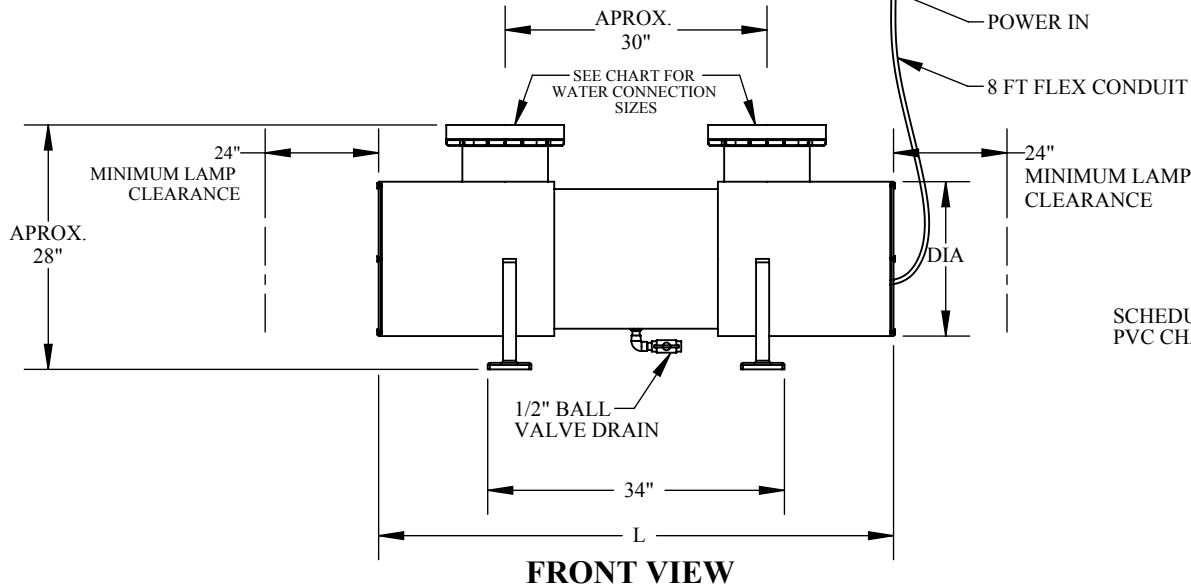

ALS-7608.12 THRU ALS-152016.16 UV STERILIZERS

CONTROL PACKAGE INCLUDES:

- LIGHTED POWER ON / OFF SWITCH.
- POWER AND OVER TEMPERATURE LED INDICATOR LIGHTS.
- INDIVIDUAL LAMP INDICATOR LIGHTS.
- LCD HOUR METER.
- OVER TEMPERATURE BALLAST BOX AND UV WATER CHAMBER CUTOUTS.
- (OPTION) UL-508A LISTED BALLAST BOX UPON REQUEST.

ALS UV STERILIZER SPECIFICATIONS													
MODEL NO.	UV UNIT BULB TOTAL WATTS	NO. OF LAMPS	VOLTS	AMPS / WATTS	L	W	CHAMBER DIA.	*WATER INLET / OUTLET CONNECTIONS	MAXIMUM WATER FLOW RATE (GPM) AT UV INTENSITY $\mu\text{Wsec/cm}^2$ @ 90% TRANSMISSIBILITY 85% AT END OF LAMP LIFE				
									30K	45K	60K	90K	120K
ALS-7608.12	760	8	115	6 / 690	57"	15"	12"	6" FLANGE	408	271	204	135	102
ALS-95010.12	950	10	115	7.5 / 863	57"	15"	12"	6" FLANGE	500	333	250	166	125
ALS-114012.12	1140	12	115	9 / 1035	57"	15"	12"	6" FLANGE	560	372	280	187	140
ALS-114012.16	1140	12	115	9 / 1035	59"	20"	16"	6" FLANGE	693	460	346	231	173
ALS-133014.16	1330	14	220	10.5 / 1150	59"	20"	16"	8" FLANGE	780	519	390	260	195
ALS-152016.16	1520	16	220	12 / 1380	59"	20"	16"	8" FLANGE	876	583	438	292	219

*NOTE:

- FLOW RATES BASED ON "END OF LIFE", LAMP OUTPUT OF 85% AT 9000 HOURS.
- SHADED AREAS HAVE WATER VELOCITIES GREATER THAN 5 FT / SEC.
- WATER CONNECTIONS MAY CHANGE ACCORDING TO FLOW RATE, OTHER SIZES AVAILABLE.
- ALL DIMENSIONS ARE APPROXIMATE AND SUBJECT TO CHANGE WITHOUT NOTICE.

DESCRIPTION
AQUA LOGIC ULTRAVIOLET STERILIZERS

DRAWN BY Armando Guzman	DATE 11/16/2015	REVISION	SCALE 1:22	SHEET # 1 OF 1

DRAWING # PDF-0225
SHEET TITLE
ALS-7608.12 THRU 152016.16 UV SPACIFICATION

9558 Camino Ruiz, San Diego, CA 92126